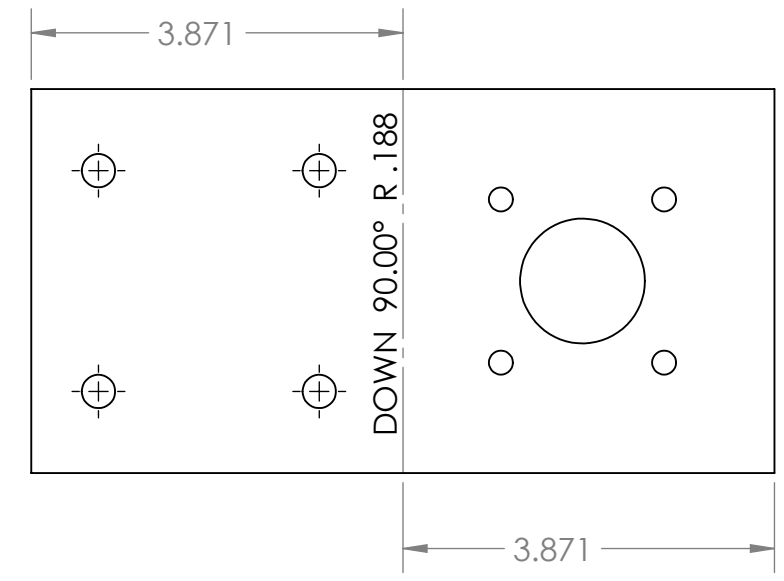

8 7 6 5 4 3 2 1

D
C
B
A

D
C
B
A

NavtechGPS
 +1-703-256-8900 or 800-628-0885
 info@NavtechGPS.com
 www.NavtechGPS.com

UNLESS OTHERWISE SPECIFIED:		NAME	DATE
DIMENSIONS ARE IN INCHES		DRAWN	DMA 9/18/2018
TOLERANCES:		CHECKED	
FRACTIONAL $\pm 1/16$		ENG APPR.	
ANGULAR: MACH $\pm .25^\circ$ BEND $\pm 1^\circ$		MFG APPR.	
ONE PLACE DECIMAL $\pm .100$		Q.A.	
TWO PLACE DECIMAL $\pm .020$		COMMENTS:	
THREE PLACE DECIMAL $\pm .010$			
INTERPRET GEOMETRIC TOLERANCING PER:			
MATERIAL			
.125 5052			
FINISH			
POWDER-COAT WH11			
DO NOT SCALE DRAWING			
TITLE:		PCTEL, .125 X 4 X 4	
SIZE	DWG. NO.	REV	
B	ANTENNA MOUNT .125 THICK -		
SCALE: NTS	WEIGHT: 0.13	SHEET 1 OF 1	

8 7 6 5 4 3 2 1