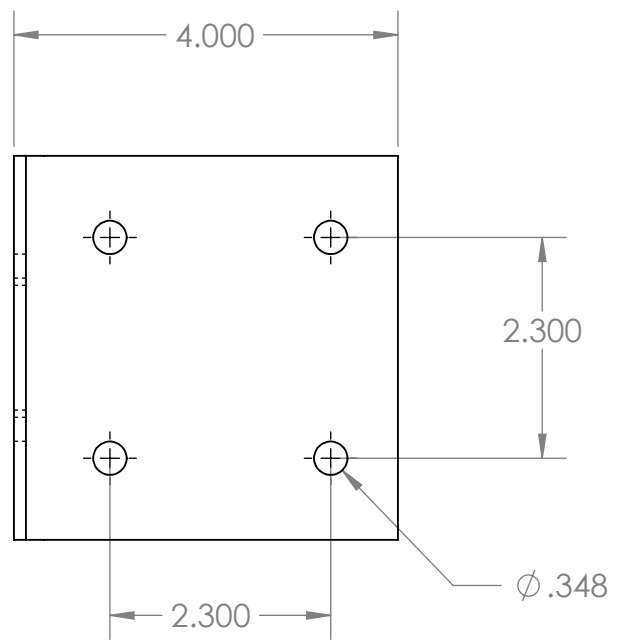

8 7 6 5 4 3 2 1

D
C
B
A

D
C
B
A

NavtechGPS
 +1-703-256-8900 or 800-628-0885
 info@NavtechGPS.com
 www.NavtechGPS.com

UNLESS OTHERWISE SPECIFIED:		NAME	DATE
DIMENSIONS ARE IN INCHES		DRAWN	DMA 9/18/2018
TOLERANCES:		CHECKED	
FRACTIONAL $\pm 1/16$		ENG APPR.	
ANGULAR: MACH $\pm .25^\circ$ BEND $\pm 1^\circ$		MFG APPR.	
ONE PLACE DECIMAL $\pm .100$		Q.A.	
TWO PLACE DECIMAL $\pm .020$		COMMENTS:	
THREE PLACE DECIMAL $\pm .010$			
INTERPRET GEOMETRIC TOLERANCING PER:			
MATERIAL			
.125 5052			
FINISH			
POWDER-COAT WH11			
DO NOT SCALE DRAWING			
TITLE:		PCTEL, .125 X 4 X 4	
SIZE	DWG. NO.	REV	
B	ANTENNA MOUNT .125 THICK -		
SCALE: NTS	WEIGHT: 0.13	SHEET 1 OF 1	