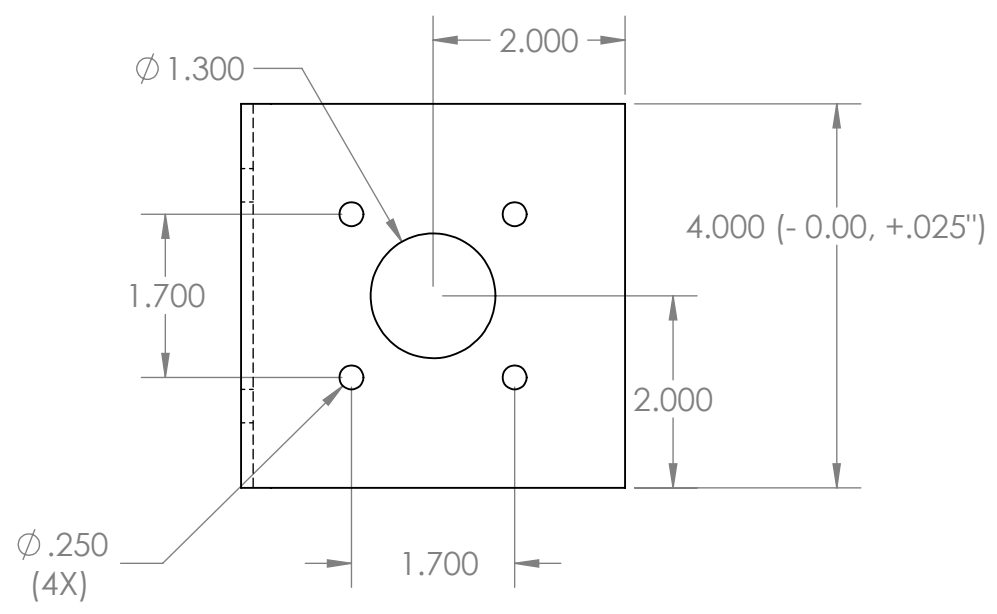

8 7 6 5 4 3 2 1

D
C
B
A

D
C
B
A

NavtechGPS
 +1-703-256-8900 or 800-628-0885
 info@NavtechGPS.com
 www.NavtechGPS.com

UNLESS OTHERWISE SPECIFIED:		NAME	DATE
DIMENSIONS ARE IN INCHES		DRAWN	DMA 9/18/2018
TOLERANCES:		CHECKED	
FRACTIONAL $\pm 1/16$		ENG APPR.	
ANGULAR: MACH $\pm .25^\circ$ BEND $\pm 1^\circ$		MFG APPR.	
ONE PLACE DECIMAL $\pm .100$		Q.A.	
TWO PLACE DECIMAL $\pm .020$		COMMENTS:	
THREE PLACE DECIMAL $\pm .010$			
INTERPRET GEOMETRIC TOLERANCING PER:			
MATERIAL			
.125 5052			
FINISH			
POWDER-COAT WH11			
DO NOT SCALE DRAWING			
TITLE:		PCTEL, .125 X 4 X 4	
SIZE	DWG. NO.	REV	
B	ANTENNA MOUNT .125 THICK -		
SCALE: NTS	WEIGHT: 0.13	SHEET 1 OF 1	